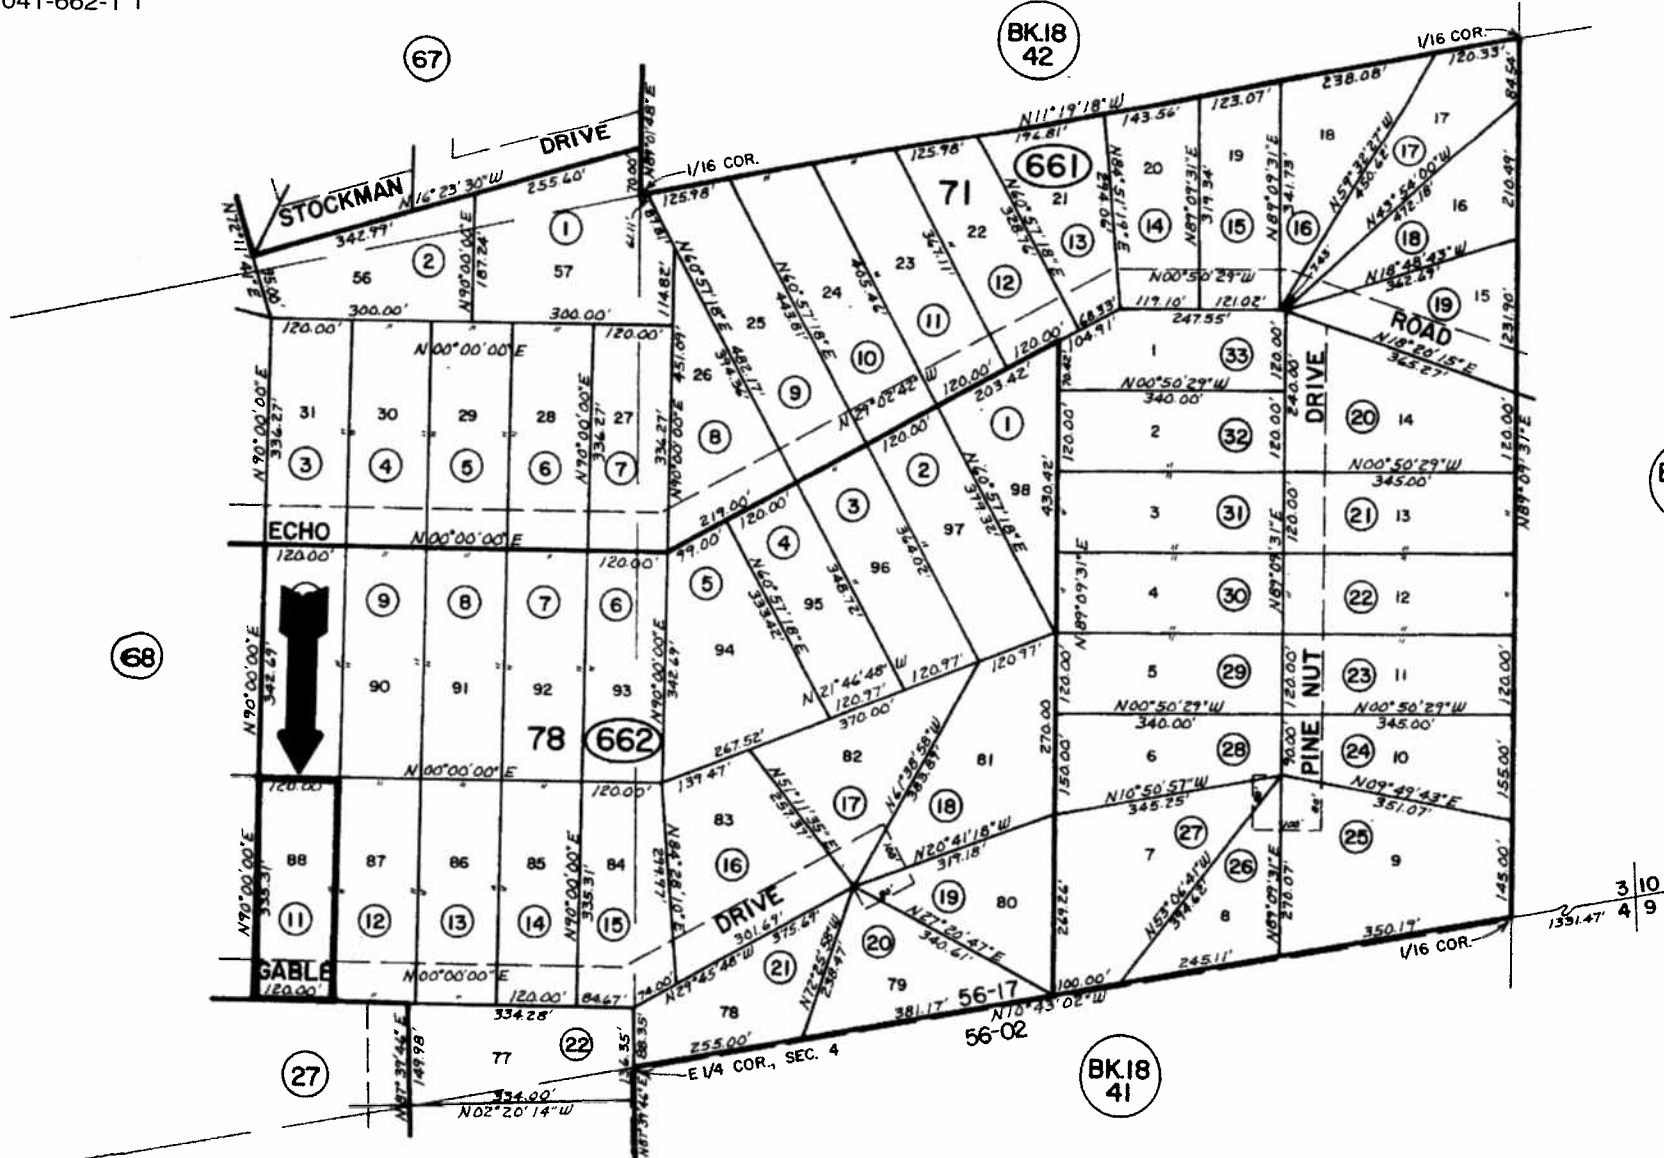

Item # 288

Modoc County, California
APN: 041-662-11

M.D.B.&M.

Tax Area Code 56-17

41-66

Modoc, CA, 2006-2007 -041-662-11-1

Assessor's Map 41-66

County of Modoc, California
1974

This is a copy of an county tax map. The Seller and Auctioneer makes no warranties regarding; map accuracy, land use restrictions, legal or physical access, road improvements, or any lack thereof. Personally inspect the parcel prior to the auction.

NOTE - ASSESSOR'S BLOCK & LOT NUMBERS SHOWN IN CIRCLES